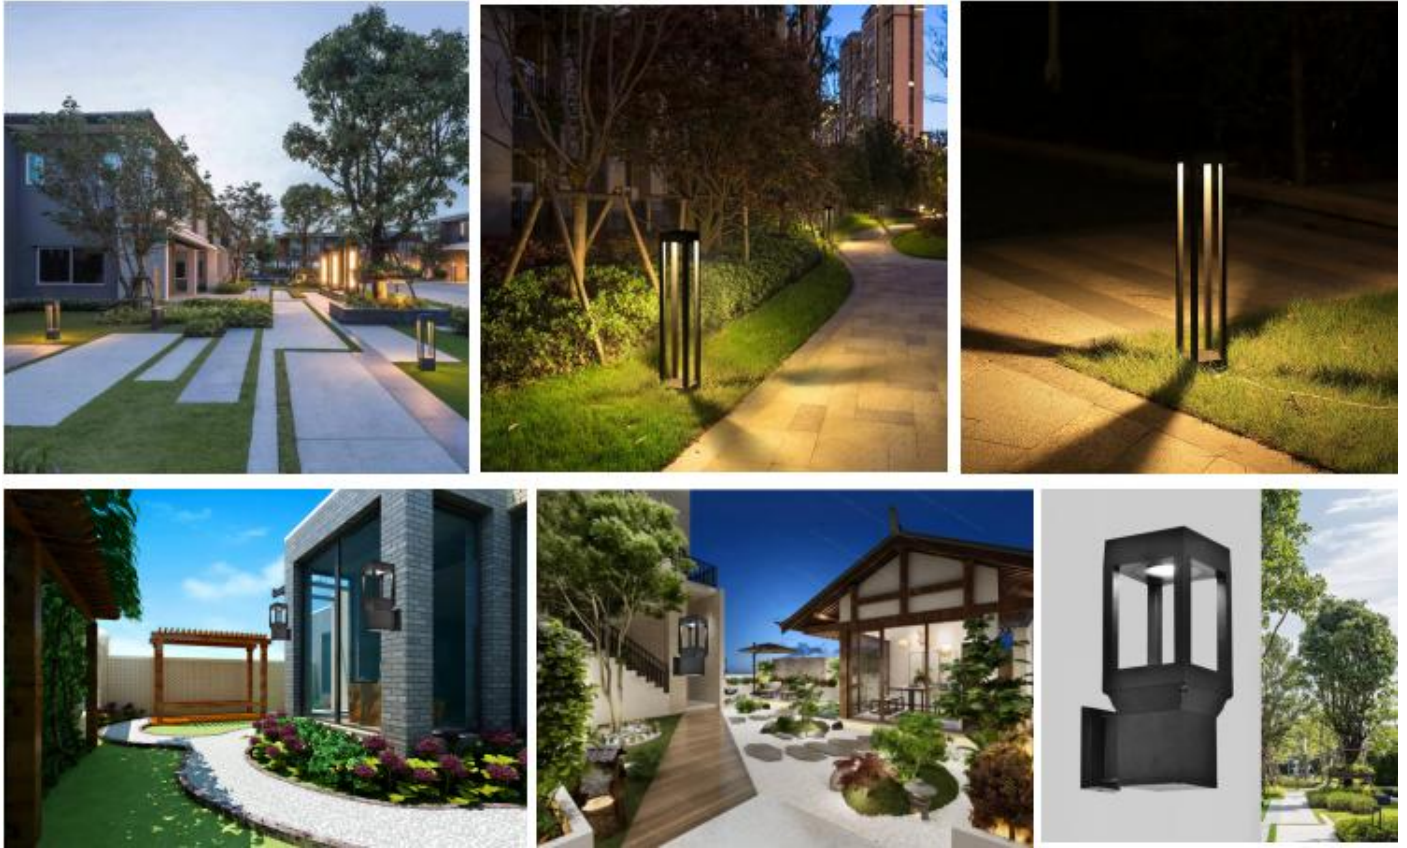

Application

Widely used in villas/restaurants/hairdressing shops/food shops / Real estate - modern/
Nordic/post-modern, etc