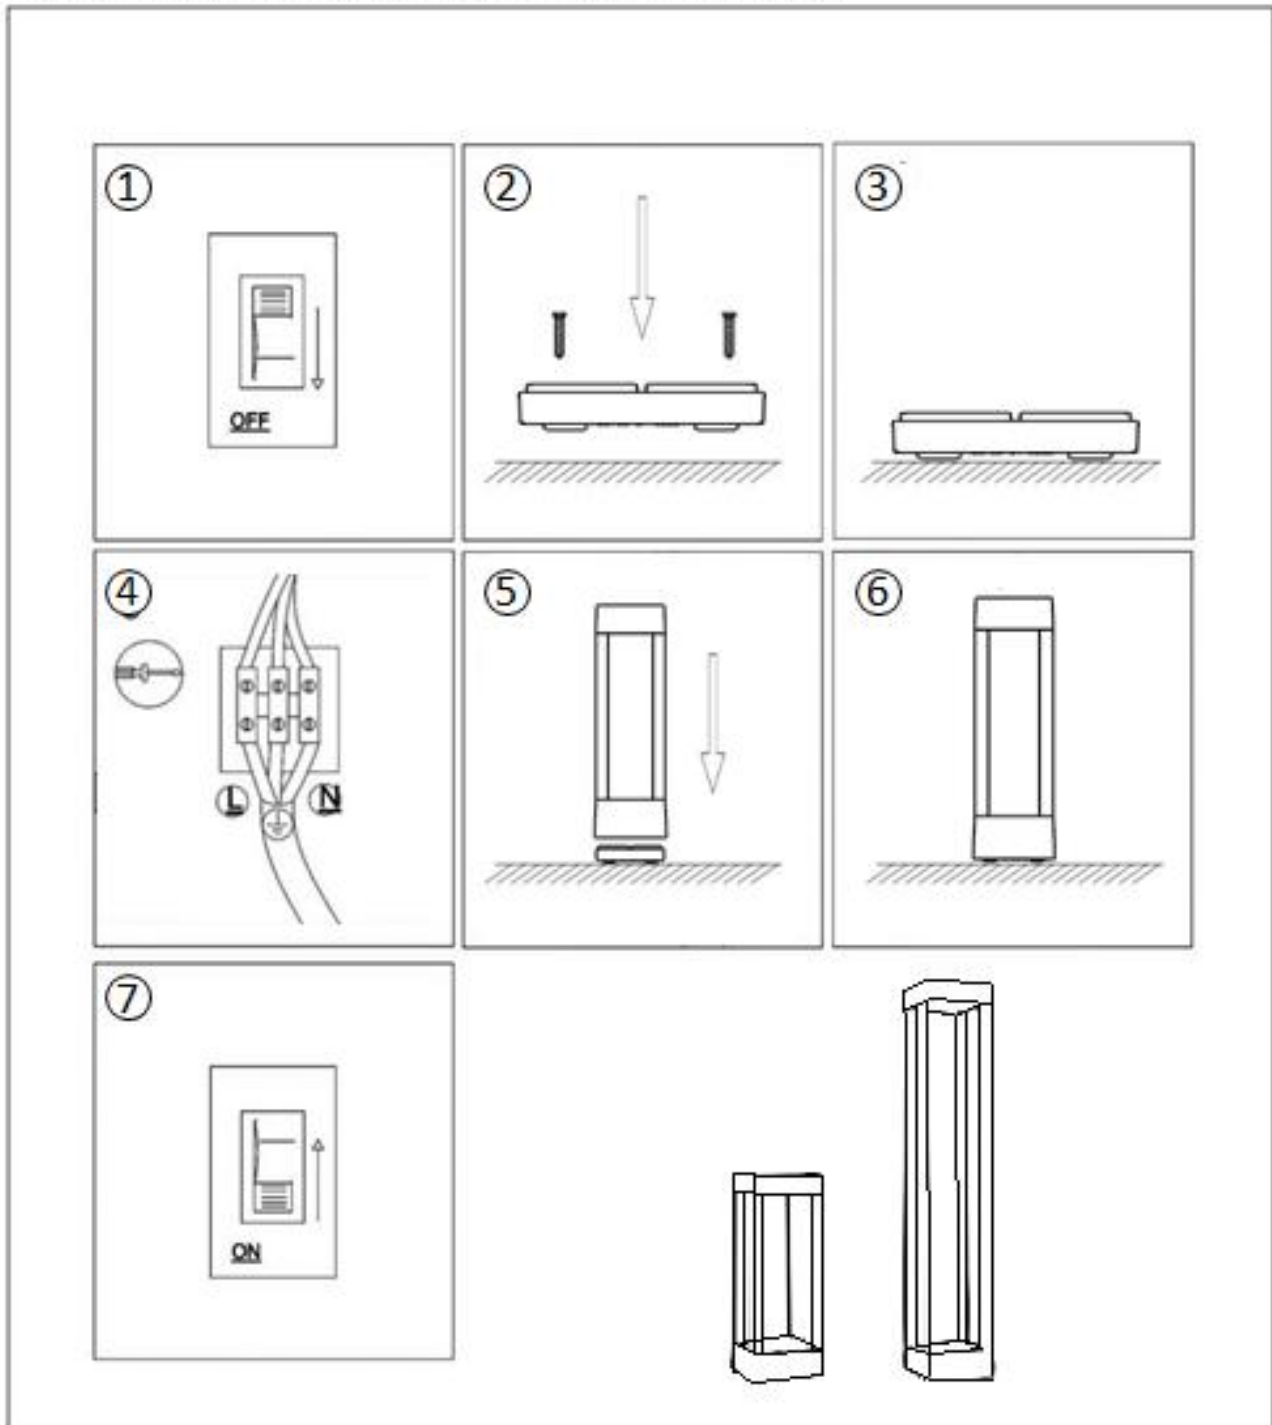

Don't switch on the power before installation!

Please install as the drawing!

NOTES:

1. Rated Voltage: 220-240V 50/60Hz.

2. When lamp is on, don't touch the bulb to avoid burn finger.

3. Don't use the wet duster cloth to clean metal surface in order to avoid stasin on it.

4. Don't litter the Wrappage to protect the Environment..