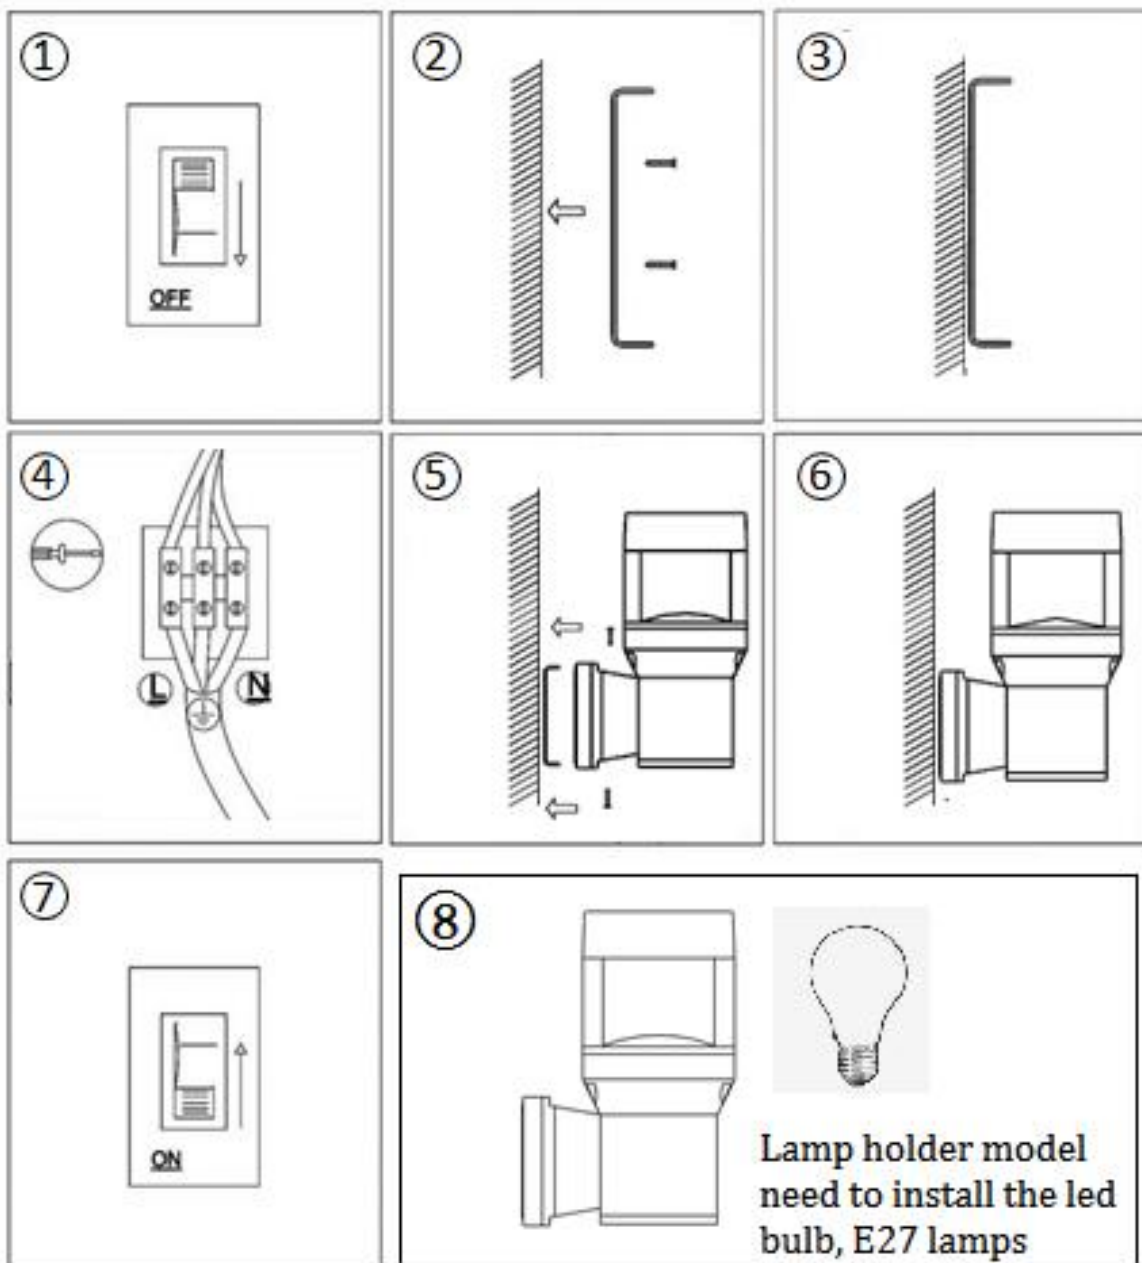

Installation

Don't switch on the power before installation!

Please install as the drawing!

NOTES:

1. Rated Voltage: 220-240V 50/60Hz.

2. When lamp is on, don't touch the bulb to avoid burn finger.

3. Don't use the wet duster cloth to clean metal surface in order to avoid stasin on it.

4. Don't litter the Wrappage to protect the Environment..