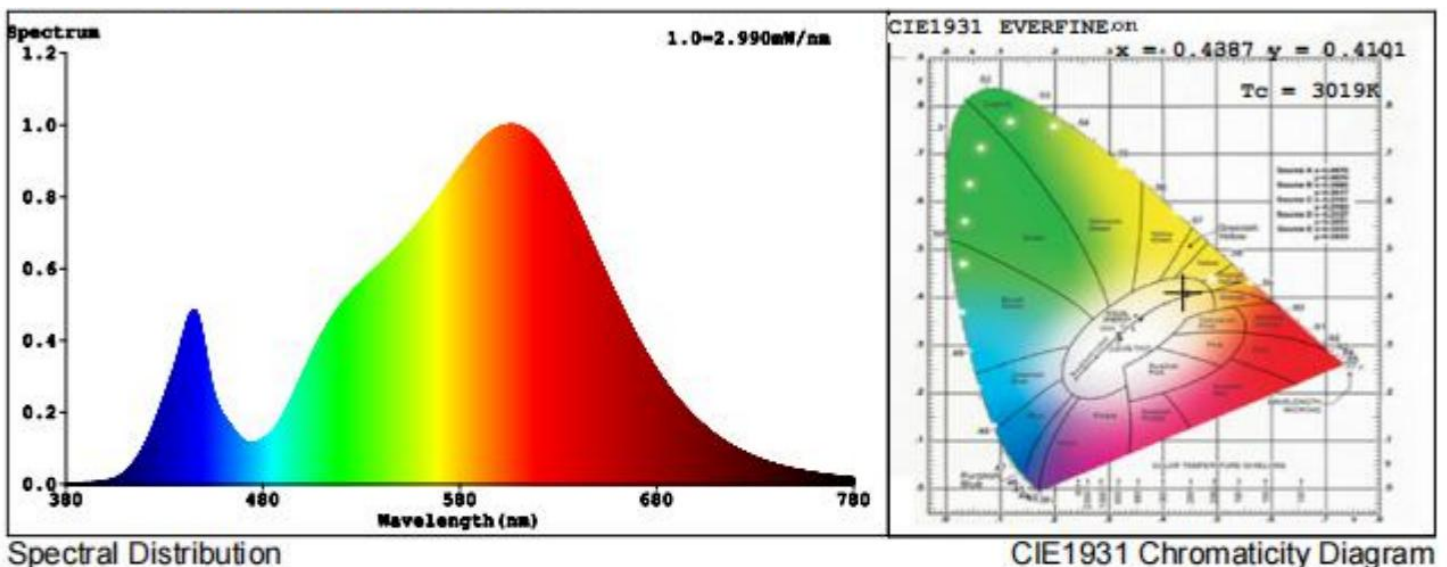

Spectral Distribution

CIE1931 Chromaticity Diagram