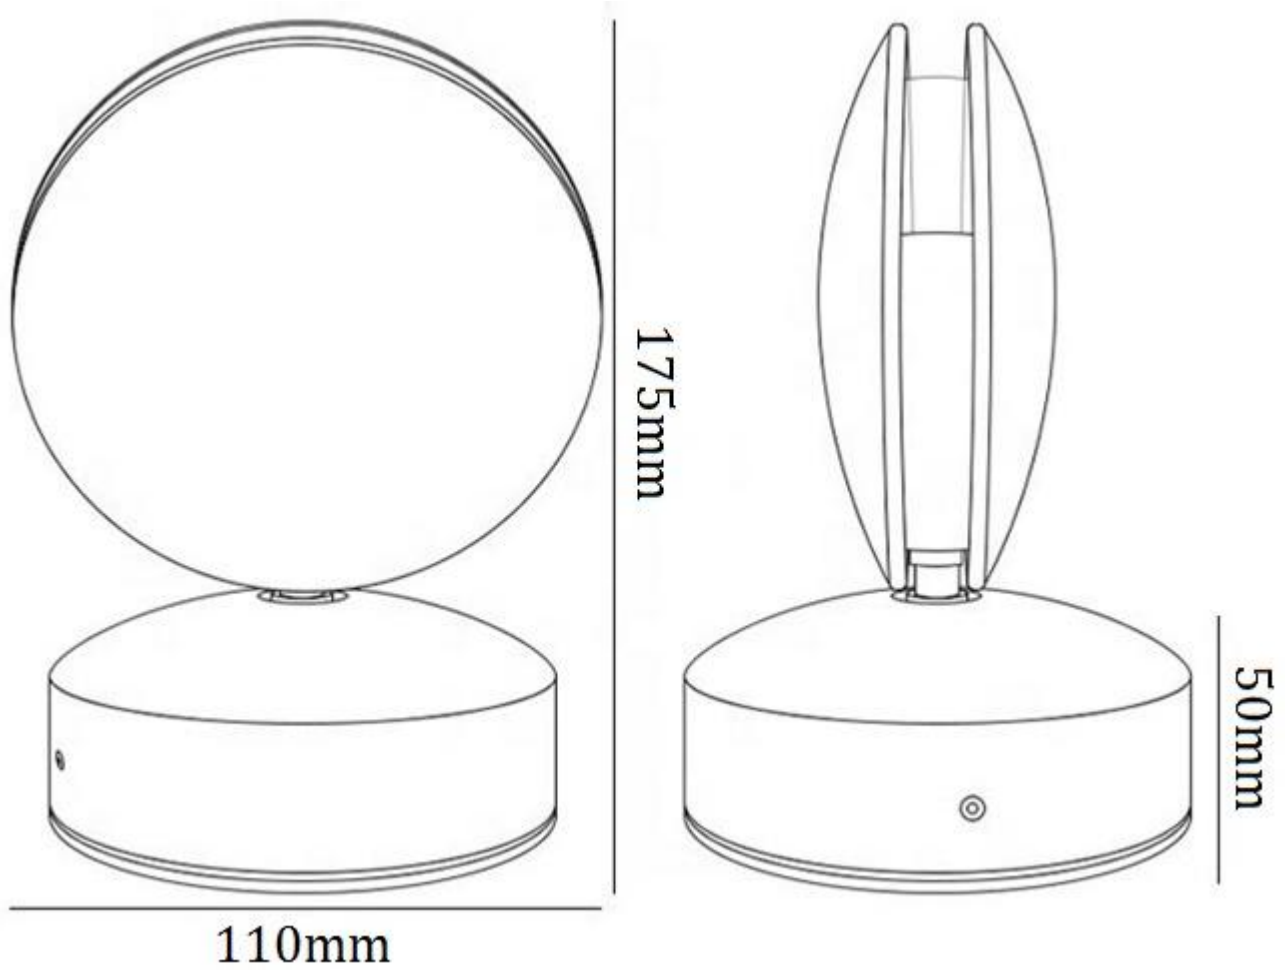

## Features

1. High power, high brightness 10 LED, Optical lens, efficiency  $\geq 85\%$
2. Light body lampshade materials: anodized aluminium
3. Easy to install and operate, with spike or base for choosing
4. Energy-saving, low power consumption
5. IP Class:IP65, Warranty: 3 years

## Size Diagram

## Product Parameter

Item No	Colour	Size(mm)	Power	IP	CCT
WIN801-WW-BK	Black	110*175	8W	65	3000K
WIN801-WW-GY	Gray	110*175	8W	65	3000K
WIN801-NW-BK	Black	110*175	8W	65	4000K
WIN801-NW-GY	Gray	110*175	8W	65	4000K